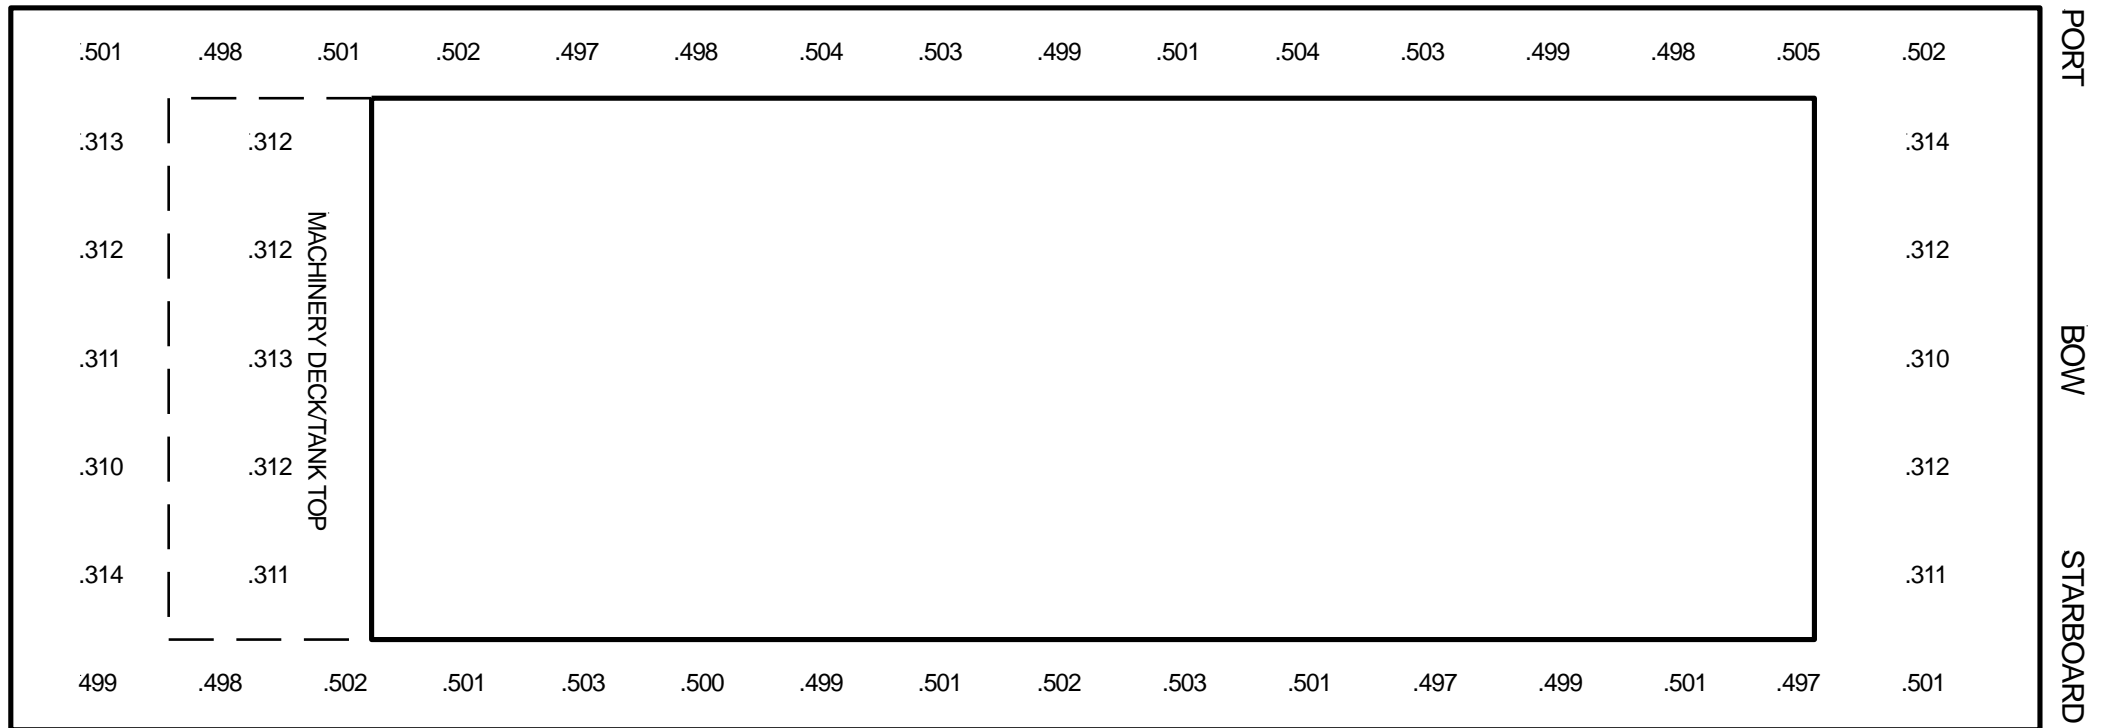

**ORIGINAL THICKNESS**  
TANK TOP - 5/16" (.313)  
DECK - 1/2" (.500) & 5/16" (.313)

BOTTOM, SIDE, & TRANSOM ULTRASONIC THICKNESS READINGS

MAIN DECK ULTRASONIC THICKNESS READINGS

ORIGINAL THICKNESS  
TANK TOP - 5/16" (.313)  
TRUNK SIDES & ENDS - 5/16" (.313)

BOTTOM, SIDE, & TRANSOM ULTRASONIC THICKNESS READINGS

TANK TOP & TRUNK SIDES ULTRASONIC THICKNESS READINGS

|                                  |      |      |      |      |      |      |      |      |             |
|----------------------------------|------|------|------|------|------|------|------|------|-------------|
| DECK<br>TANK TOP                 | .316 | .304 | .313 | .308 | .311 | .307 | .310 | .304 | PORT        |
|                                  | .310 | .302 | .300 | .297 | .303 | .297 | .302 | .298 |             |
| .373<br>DECK<br>TANK TOP<br>.371 | .311 | .298 | .299 | .294 | .301 | .298 | .297 | .301 | BOW<br>.305 |
|                                  | .296 | .297 | .299 | .299 | .298 | .303 | .296 | .302 |             |
|                                  | .295 | .293 | .302 | .305 | .294 | .301 | .302 | .297 |             |
|                                  | .298 | .295 | .301 | .294 | .296 | .293 | .299 | .301 |             |
|                                  | .301 | .290 | .300 | .292 | .299 | .302 | .305 | .299 |             |
|                                  | .311 | .299 | .297 | .289 | .298 | .298 | .307 | .302 |             |
| .307<br>DECK<br>TANK TOP<br>.298 | .302 | .301 | .299 | .300 | .302 | .301 | .303 | .300 | STARBOARD   |
|                                  | .306 | .312 | .306 | .305 | .308 | .305 | .310 | .302 |             |